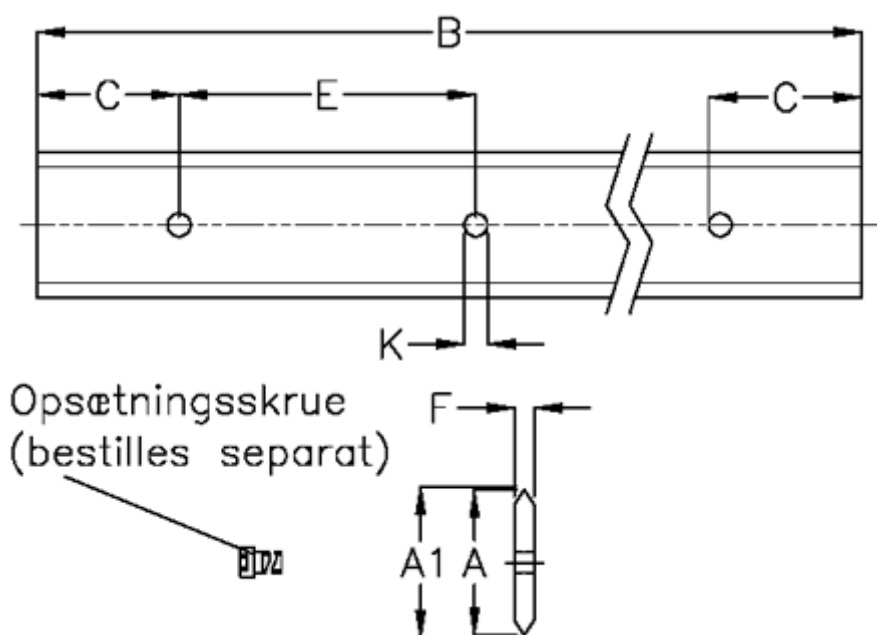

Data Sheet

Article number: 059121596

Description: Hepco SL2 spacer slide
SS MS 12-596

Measures

A	= 12	K	= 3.5
A1	= 12.55	Weight kg/1000	= 230
B	= 596		
C	= 13.0		
E	= 30		
F	= 3.0		
For bearing	= 13		
For screw	= M3x8		